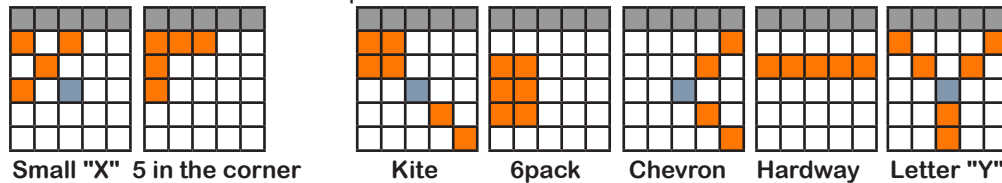

INTERMISSION

Door Prizes, Daily, Monthly, Grand Prize Raffle Drawings
AVFD BINGO Players Club Point Redemption

INTERMISSION

11. Bonanza Treasure Chest Raffle **Concealed Casino Cards** $100 plus chance at Treasure Chest
12. Progressive 5 Lucky 7 Game **Special Lucky 7 Sheet** Up to $5000
  Cover your 7 numbers in posted amount of numbers to win the Lucky 7 Progressive Prize between $500 and $5,000. No Winner plays for $100
  Consolation prize. The posted amount of numbers will advance by 1 number each night that the Lucky 7 Jackpot is not won.
13. Chevron **Brown Border** $100
14. Double Bingo **Red Border** $100
15. Hardway Straight **Purple Border** $100
16. Progressive 6 Letter "I" **Pink prestamp 6 face sheet** Up to $5000*
  Cover your 12 numbers in posted amount of calls (numbers) to win the Progressive Prize between $500 and $5,000. No Winner plays for $100
  Consolation prize. The posted amount of numbers will advance by 1 number each night that the Progressive is not won.
17. Letter "Y" **Black Border** $100
18. Double Bingo **Aqua Border** $100
19. MegaJackpot Coverall **Solid Yellow 6 face sheet** $1000 "guaranteed"

Special BINGO Patterns