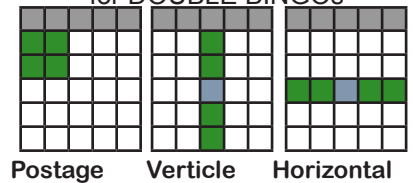

Single BINGO Patterns for DOUBLE BINGOS