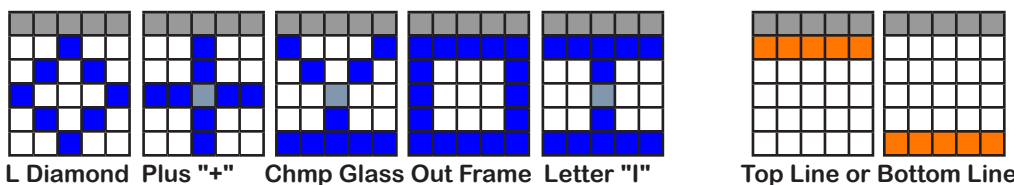

Single BINGO Patterns for DOUBLE BINGOS