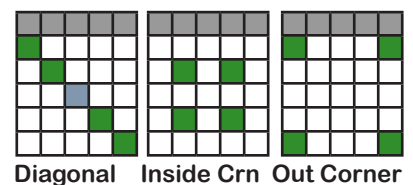

INTERMISSION

Door Prizes, Daily, Monthly, Grand Prize Raffle Drawings
AVFD BINGO Players Club Point Redemption

INTERMISSION

11. Bonanza Treasure Chest Raffle **Concealed Casino Cards** \$100 plus chance at Treasure Chest
12. Progressive 5 Lucky 7 Game **Special Lucky 7 Sheet** Up to \$5000
Cover your 7 numbers in posted amount of numbers to win the Lucky 7 Progressive Prize between \$500 and \$5,000. No Winner plays for \$100
Consolation prize. The posted amount of numbers will advance by 1 number each night that the Lucky 7 Jackpot is not won.
13. Chevron **Brown Border** \$100
14. Double Bingo **Red Border** \$100
15. Hardway Straight **Purple Border** \$100
16. Progressive 6 Letter "I" **Pink prestamp 6 face sheet** Up to \$5000*
Cover your 12 numbers in posted amount of calls (numbers) to win the Progressive Prize between \$500 and \$5,000. No Winner plays for \$100
Consolation prize. The posted amount of numbers will advance by 1 number each night that the Progressive is not won.
17. Letter "Y" **Black Border** \$100
18. Double Bingo **Aqua Border** \$100
19. MegaJackpot Coverall **Solid Yellow 6 face sheet** \$1000 "guaranteed"

Special BINGO Patterns

Single BINGO Patterns for DOUBLE BINGOS

THANK YOU FOR YOUR PATRONAGE - DRIVE CAREFULLY

07/01/2010

Receipt must show all books/sheets you are playing or you will not be paid if you BINGO...No exceptions!!
If you buy a 6 face book/sheet, you cannot divide it to share. No entrance into game once 2nd half has started.
You must purchase at least 1 EARLYBIRD or Regular book to play EB Progressive.
You must purchase at least 1 Regular Book to play Regular Progressives and/or Mega Jackpot.