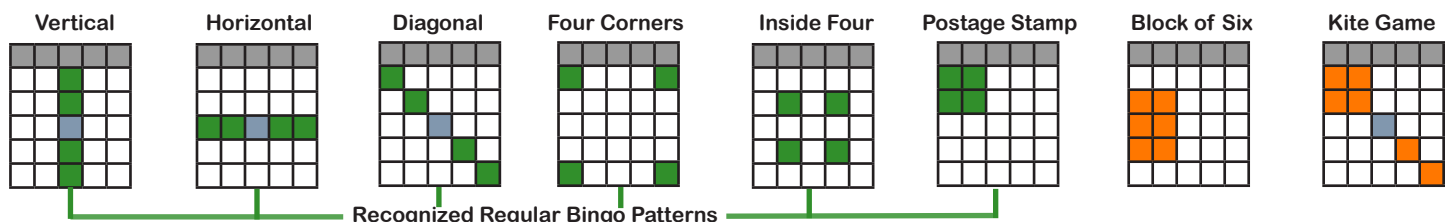

PLAYERS CLUB POINT REDEMPTION - SESSION INTERMISSION - DOOR PRIZES / ACTIVITIES

14. PRG-3 "HOT" Diamond Game	Blue prestamped 6 face sheet	Up to $5,000*

2. Cover your Diamond in the posted amount of numbers and Bingo on one of the hotballs, within the posted calls and win the progressive prize amount. Bingo on a non-hotball or bingo beyond the posted numbers and win $100.00

15. PRG-4 Lucky 7 Game	Special Lucky 7 Sheet	Up to $5,000*

4. Cover your 7 numbers in posted amount of #'s to win Progressive $500 - $5,000. No Winner $100 Consolation prize.

16. Regular Game	Brown Border	$100
17. Double Postage Stamp	Same Brown Border	$100
18. Hardway Straight Bingo	Red Border	$100
19. Two Hardway Straight Bingos	Same Red Border	$100
20. Double Bingo	Purple Border	$100
21. PRG-5 Letter "I" Game	Magenta prestamp 6 face sheet	Up to $5,000*

6. Cover your 14 numbers in posted amount of #'s to win Progressive $500 - $5,000. No Winner $100 Consolation prize.

22. Block of 'Nine w/ Wild Number	Black Border	$100
23. Double Bingo	Aqua Border	$100
24. MegaJackpot Coverall	Solid Yellow 6 face sheet	$750 / $1,000